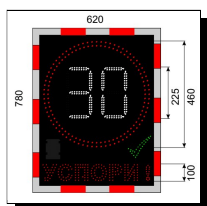

LED Znak ograničenja brzine sa integrisanim dolpler radarom

7	1	EBBR225NN OB++	kom	1,250.00

DISPLEJ SA DOPLER RADAROM ZA KONTROLU I PRIKAZ BEZINE KRETANJA VOZILA
- Model: EBBR225NN OB++; Proizvodi se u Srbiji
- Opcija: Solarno napajanje, cena 700.00 EUR