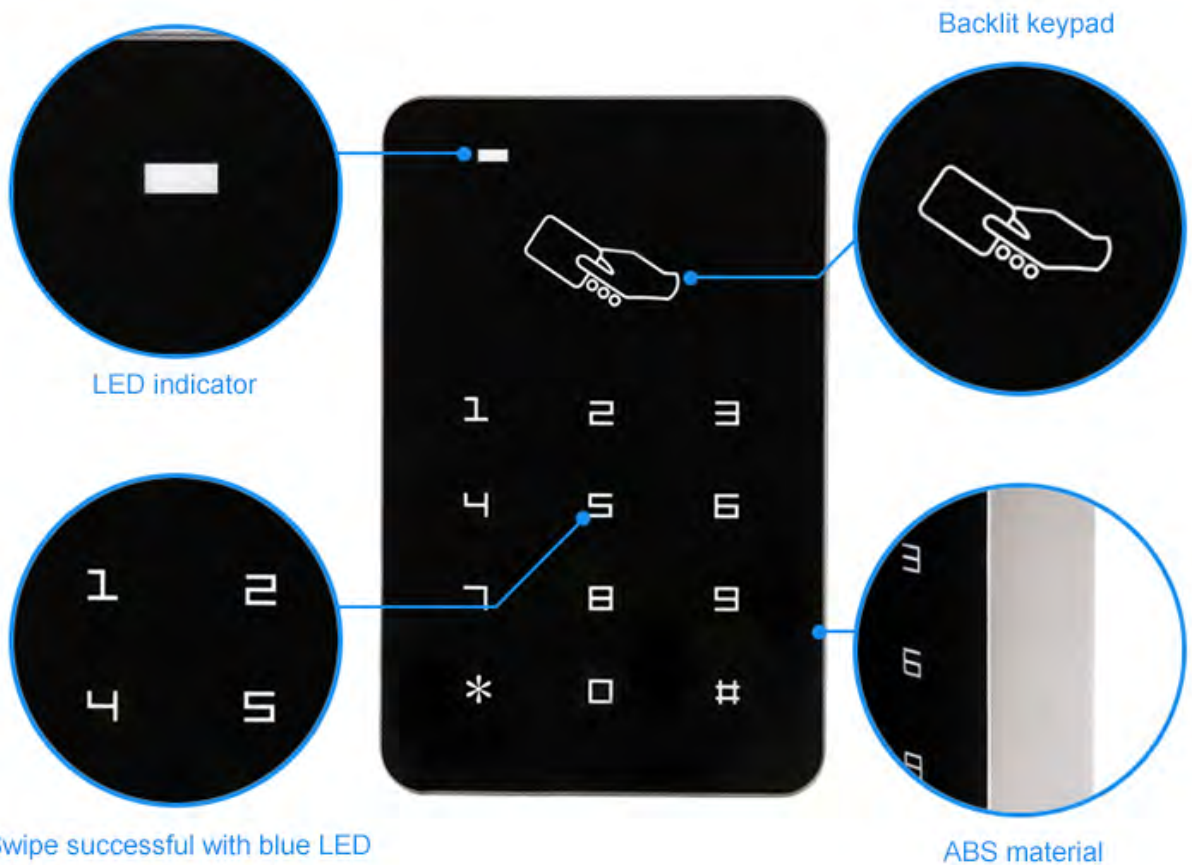

# RFID ČITAČ – SAMOSTALAN

PART No: ASA-TS22-EM; ASA-TS22-MF

+381 11 355 7599  
+381 63 598 017  
office@aspekt.rs

**NIŽE, U ORIGINALU**

Touch-screen Keypad RFID Card Reader Access Control  
 Card Type: MF or MF Card  
 Support RFID + Pin code  
 Built-in doorbell  
 Touch-screen keypad  
 With WG 26 input

Card type	EM or MF
Working frequency	125KHz or 13.56MHz
Capacity	1000 users
Card reading distance	1-15cm
Operating voltage	DC12V ±10%
Operating current	<100mA
Ambient temperature	-10°C~70°C
Relative humidity	20%~80%
Dimensions	120×78×22mm
Weight	130g