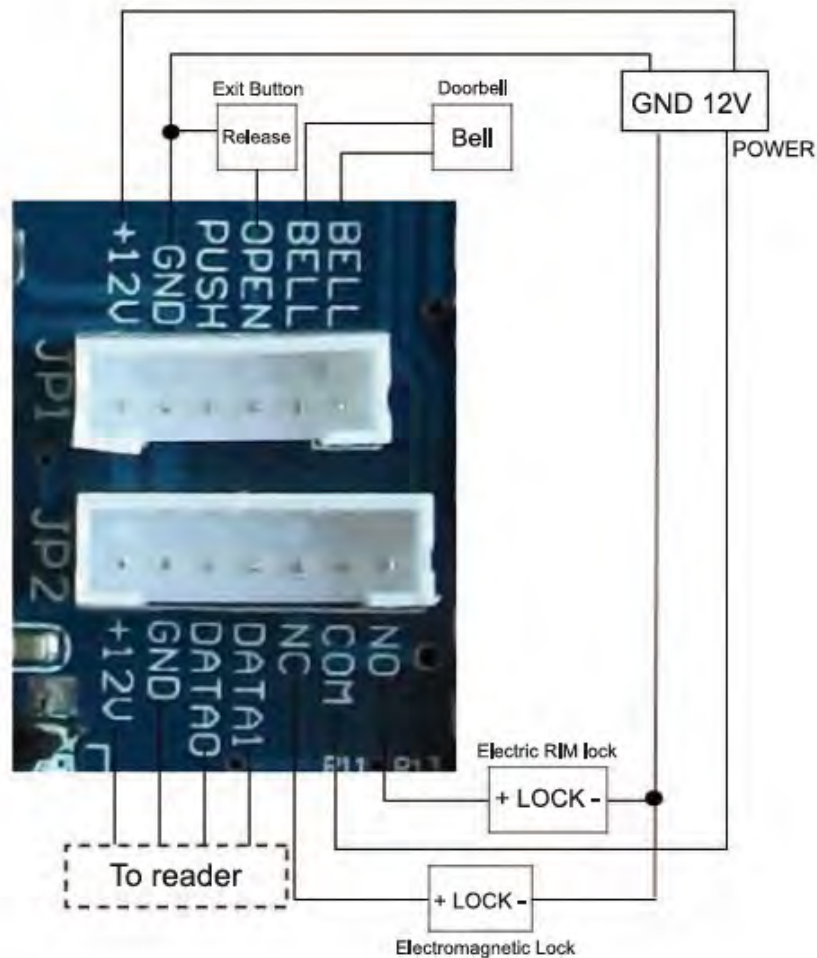

# RFID ČITAČ – SAMOSTALAN

PART No: ASA-TS22-EM; ASA-TS22-MF

+381 11 355 7599  
+381 63 598 017  
office@aspekt.rs

**NIŽE, U ORIGINALU**

Touch-screen Keypad RFID Card Reader Access Control  
 Card Type: MF or MF Card  
 Support RFID + Pin code  
 Built-in doorbell  
 Touch-screen keypad  
 With WG 26 input

Card type	EM or MF
Working frequency	125KHz or 13.56MHz
Capacity	1000 users
Card reading distance	1-15cm
Operating voltage	DC12V ±10%
Operating current	<100mA
Ambient temperature	-10°C~70°C
Relative humidity	20%~80%
Dimensions	120×78×22mm
Weight	130g