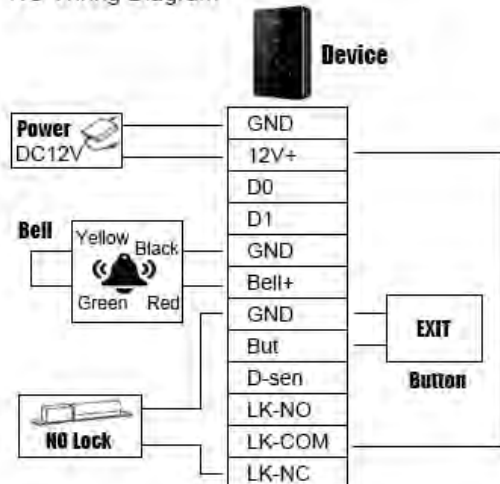

NO Wiring Diagram