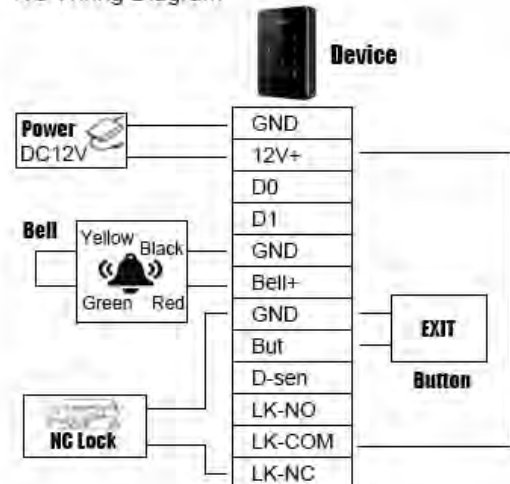

NC Wiring Diagram