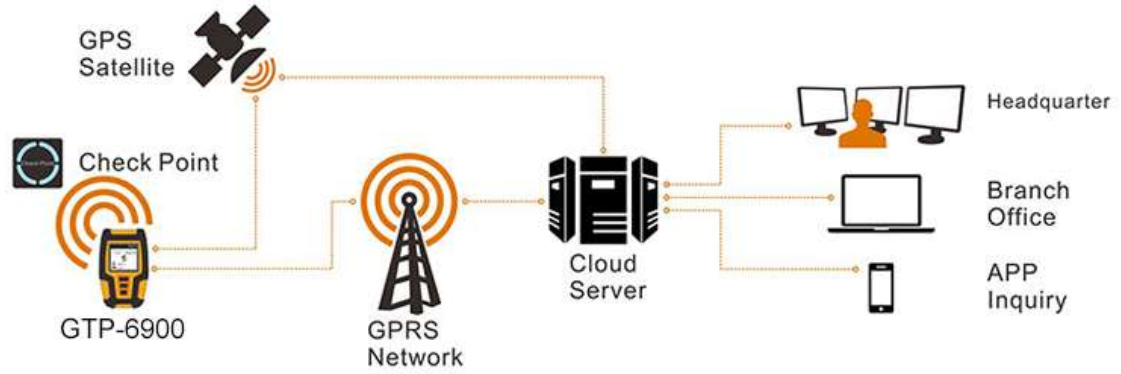

NA RASPOLAGANJU SVI SISTEMI (MODELI) NIŽE

NEW

+381 11 355 7599
+381 63 598 017
office@aspekt.rs