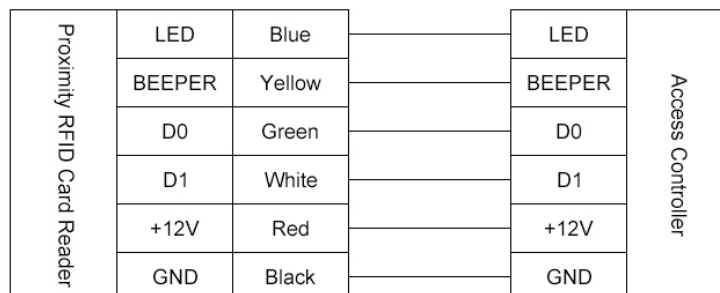

RFID ČITAČI SA TASTATUROM

PART No: KAR-101-EM; KAR-101-FM

NIŽE, U ORIGINALU

Model	KAR-101-EM and KAR-101-MF
Read Range	KAR-101-EM: Up to 10CM, KR-101-MF: Up to 5CM
Reading Time (Card)	≤300ms
Power / Current	DC 6-14V / Max.70mA
Input Port	2ea (External LED Control, External Buzzer Control)
Output Format	26bit/34bit Wiegand (default)
LED Indicator	2 Colour LED Indicators(Red and Green)
Beeper	Yes
Operating Temperature	-20° to +65°C
Operating Humidity	10% to 90% relative humidity non-condensing
Colour	Black
Material	ABS+PC with texture
Dimension(W x H x T)mm	43 X 77 X 17mm
Weight	50g
Index of Protection	IP65