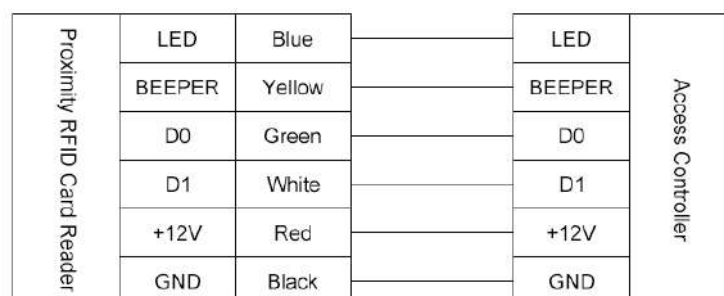

RFID ČITAČI SA TASTATUROM

PART No: KAR601-EM; KAR601-FM

NIŽE, U ORIGINALU

O

Model	KAR601-EM and KAR601-MF
Read Range	KAR601-EM: Up to 10CM, KAR601-MF: Up to 5CM
Reading Time (Card)	≤300ms
Power / Current	DC 6-14V / Max.70mA
Input Port	2ea (External LED Control, External Buzzer Control)
Output Format	26bit/34bit Wiegand (default)
LED Indicator	2 Colour LED Indicators(Red and Green)
Beeper	Yes
Operating Temperature	-20° to +65°C
Operating Humidity	10% to 90% relative humidity non-condensing
Colour	Black
Material	ABS+PC with texture
Dimension(W x H x T)mm	86X86X16mm
Weight	50g
Index of Protection	IP65