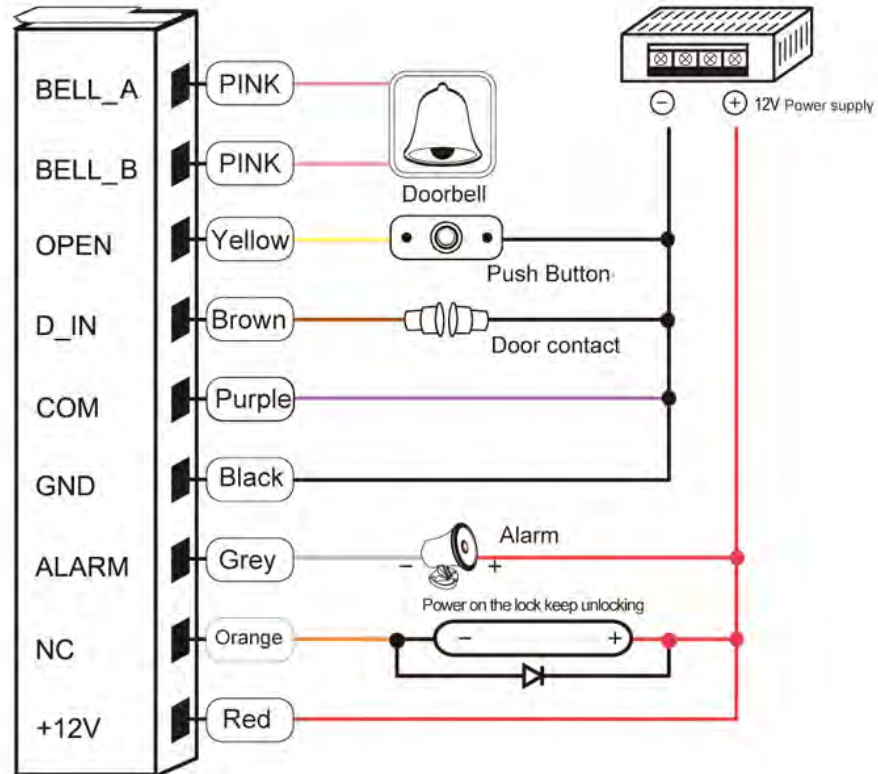

+381 11 355 7599
+381 63 598 017
office@aspekt.rs