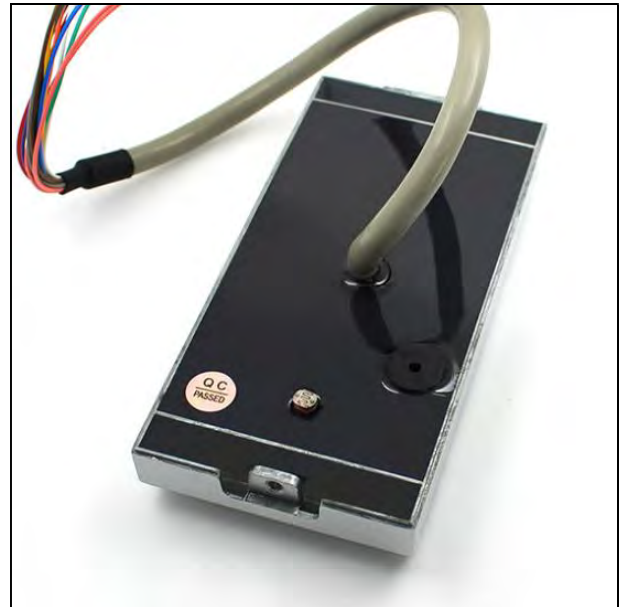

RFID ČITAČI SA TASTATUROM

PART No: SA600-W-EM; SA600-W-MF

KUĆIŠTE: METALNO (IP68)

TASTATURA: METALNA; ANTI VANDAL

NIŽE, U ORIGINALU

Card type	EM or MF
Waterproof degree	IP68 (SA600-W)
User capacity	2000 card user card, 2000 user password
Environment Humidity	10%~90%
Lock output	≤3A
Working voltage	DC12V±10%
Static electricity	≤30mA
Alarm output	≤20A
Output short circuit protection time	≤100μs
Card read distance	5~8cm
Ambient temperature	-45°C~60°C
Door Opening Time	0~99s (Adjustable)
Dimension	120*56*20mm

+381 11 355 7599
+381 63 598 017
office@aspekt.rs

Small And Exquisite Fashionable And Beautiful

- Streamlined design, modern and fashionable.
- Waterproof and anti-vandal.
- Completely solve the metal shielding for card reader.