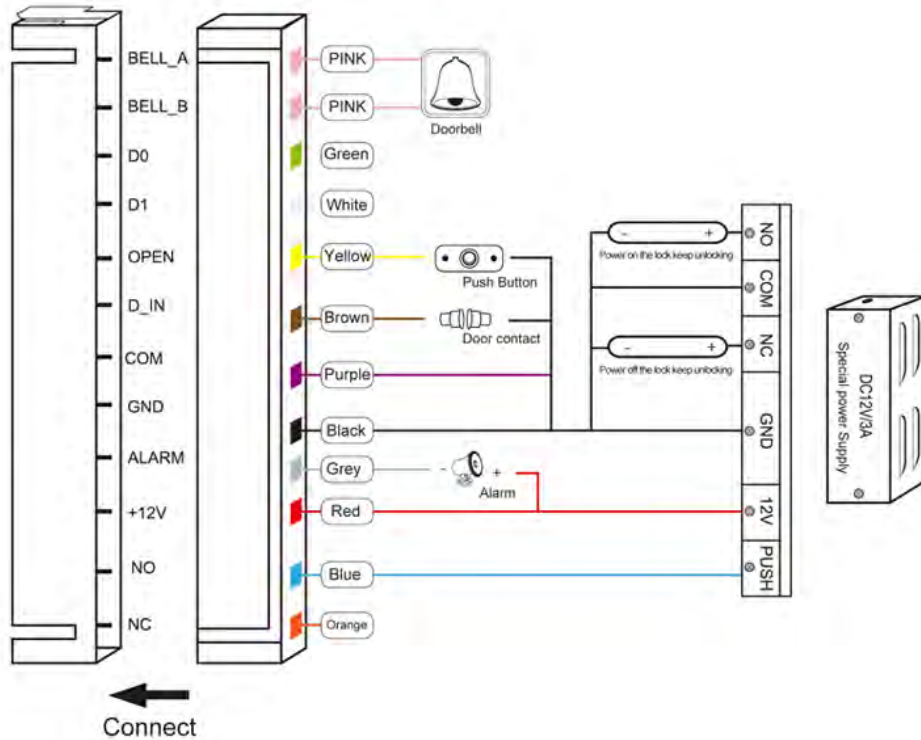

+381 11 355 7599
+381 63 598 017
office@aspekt.rs