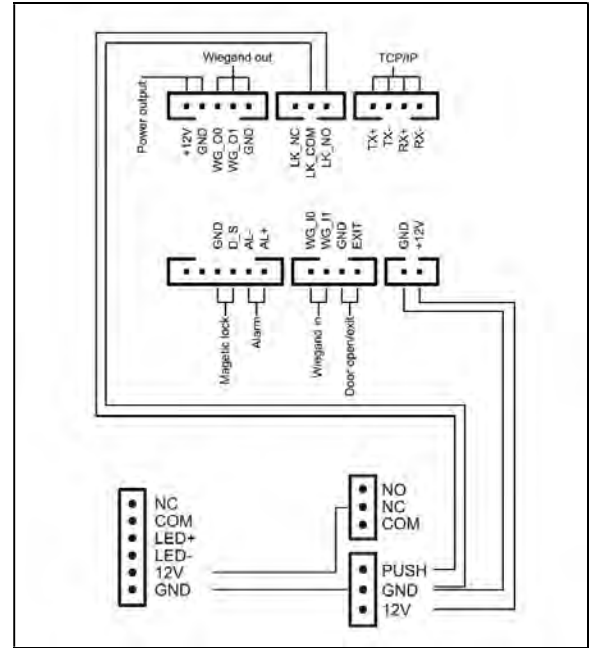

# DATA TERMINAL: TA301

PREPOZNAVANJE GEOMETRIJE LICA & ŠIFRA ("TOUCH" TASTATURA)

HIBRIDNI RFID ČITAČ KARTICA (125KHz & 13.56MHz)

Screen size	2.8inch
ID/IC card	ID+IC
User capacity	1000
Face capacity	1000
Password capacity	1000
Card capacity	1000
Data capacity	160000
Wiegand output	√
TCP/IP	√
USB communication	√
Recognition speed	≤1s
FAR	≤0.0001%
FR	≤0.1%
Power	12V1A
Ambient temperature	-10°C~45°C
Environment humidity	20~80%
Product Size	172*89*32mm
Language	English