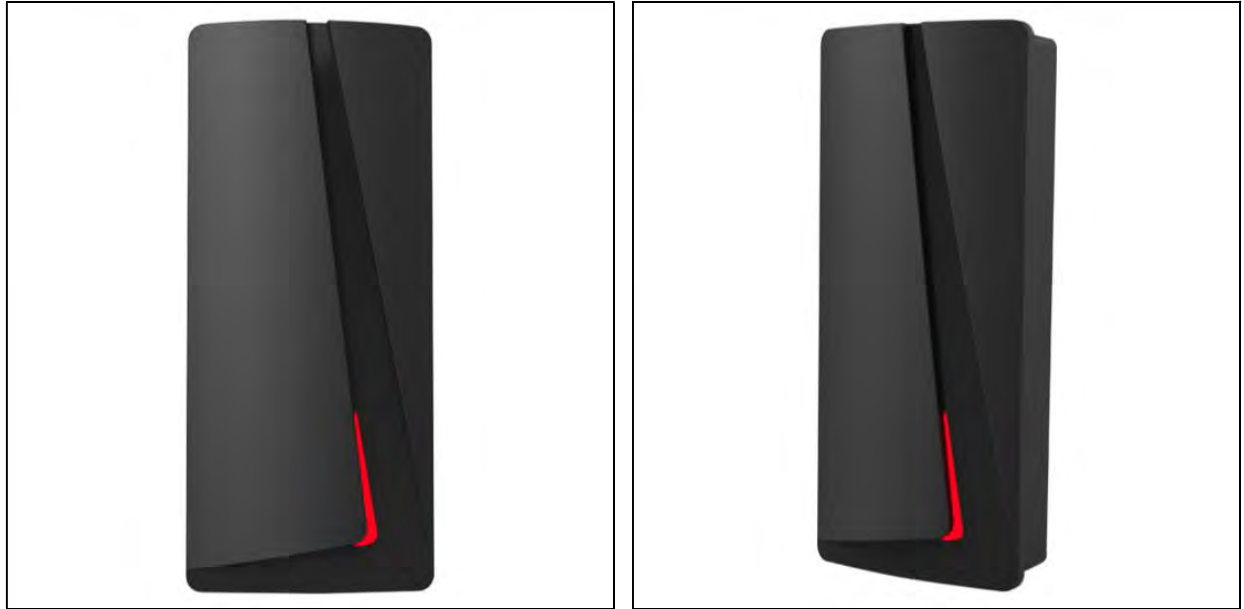

RFID ČITAČI

PART No: UA-P001-EM; UA-P001-MF

NIŽE, U ORIGINALU

RFID Entry Systems with IP68 Waterproof

Card type: 125KHz or 13.56MHz Card

Operating Voltage	9-12V DC
Card type	EM/Mifare
Reading Distance	3-6 cm
Quiescent Current	≤30mA
Operating Temperature	-45°C~60°C
Operating Humidity	10%- 90% RH
Waterproof	Conforms to IP68
Dimension	110*48*20 MM