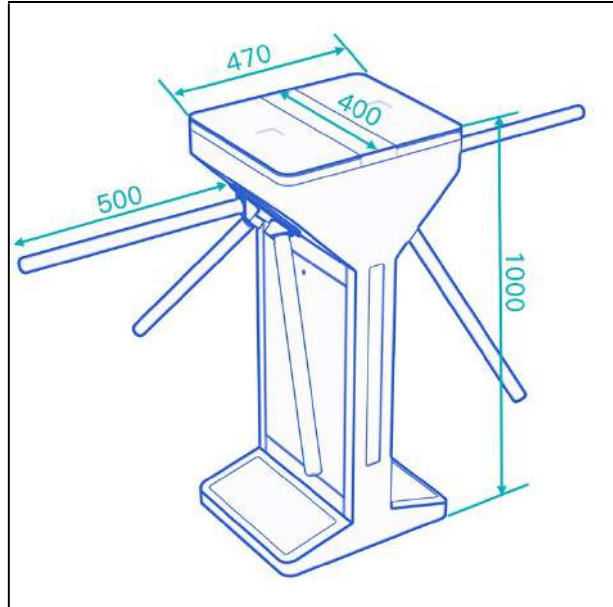

# TROKRAKA ROTACIONA PREPREKA

ŠIFRA PROIZVODA: DAS-Q50S

  
 +381 11 355 7599  
 +381 63 598 017  
 office@aspekt.rs

|                            |  |
|----------------------------|--|
| Dimension                  | 470 *400 * 1000mm  |
| <b>Weight</b>              | <b>60kg/pcs</b>  |
| Passage Width              | 550+550mm (Arm length: 500mm)                            |
| Passing Direction          | Single directional / Bi-directional                      |
| <b>MCBF</b>                | <b>10 million</b>  |
| Power Supply               | AC220V/110V, 50/60Hz                                     |
| Operation Voltage          | 24V DC   |
| Power Consumption          | 20W  |
| Operation Temperature      | -20 °C - 75 °C   |
| Operation Humidity         | 0 ~ 95% (No freeze)                                      |
| <b>Working Environment</b> | <b>Indoor / Outdoor</b>                                  |
| Flow Rate                  | 35+35 people per minute                                  |
| LED Indicator              | Two LED indicators on top: green → entry, red × no entry |
| Emergency                  | Arms will drop down automatically                        |
| Communication              | Dry contact, Relay signal, RS485                         |