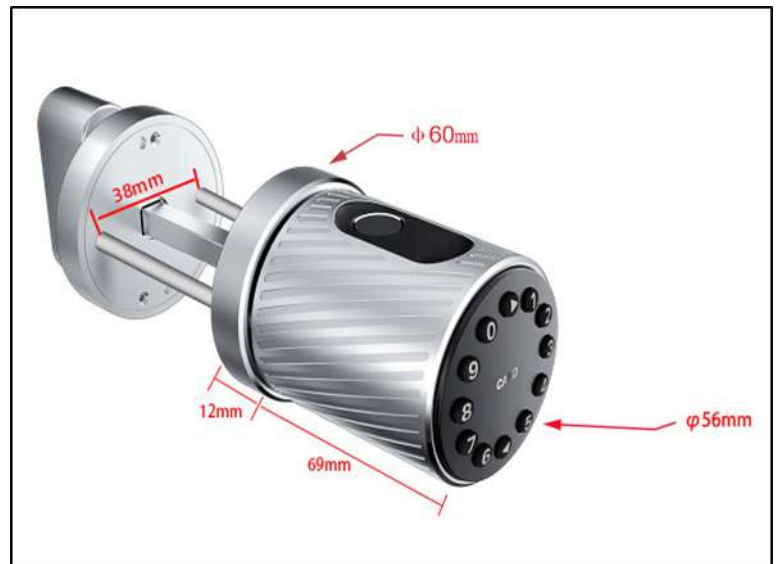

Target customer groups of intelligent lock. Merchants who want to purchase Chinese smart locks, agents of foreign smart locks, customers of hotel or apartment renovation projects, and smart lock customers of personal house decoration. Smart lock target industry. Smart home industry, security protection industry, real estate industry, hardware industry

2. Product Function

1. 6 ways to unlock: WiFi APP Access, Bluetooth APP Access, Fingerprint Unlock, Card Unlock, PIN Code Unlock, Mechanical Key Unlock;
2. Convenient APP management system, you can manage your smart lock anytime and anywhere;
3. You can manage a large number of locks with just one phone;
4. Time-limited password settings, suitable for various scenarios;
5. Multi-level administrator settings to help you better manage your smart buildings;
6. Query unlock records anytime and anywhere, the first time to know your home security;
7. The compact size fits all wooden doors and metal doors;
8. FPC fingerprint reader gives you the best security experience ;
9. Emergency power supply in case of lost power ;
10. We can customize production according to your requirements, OEM/ODM;