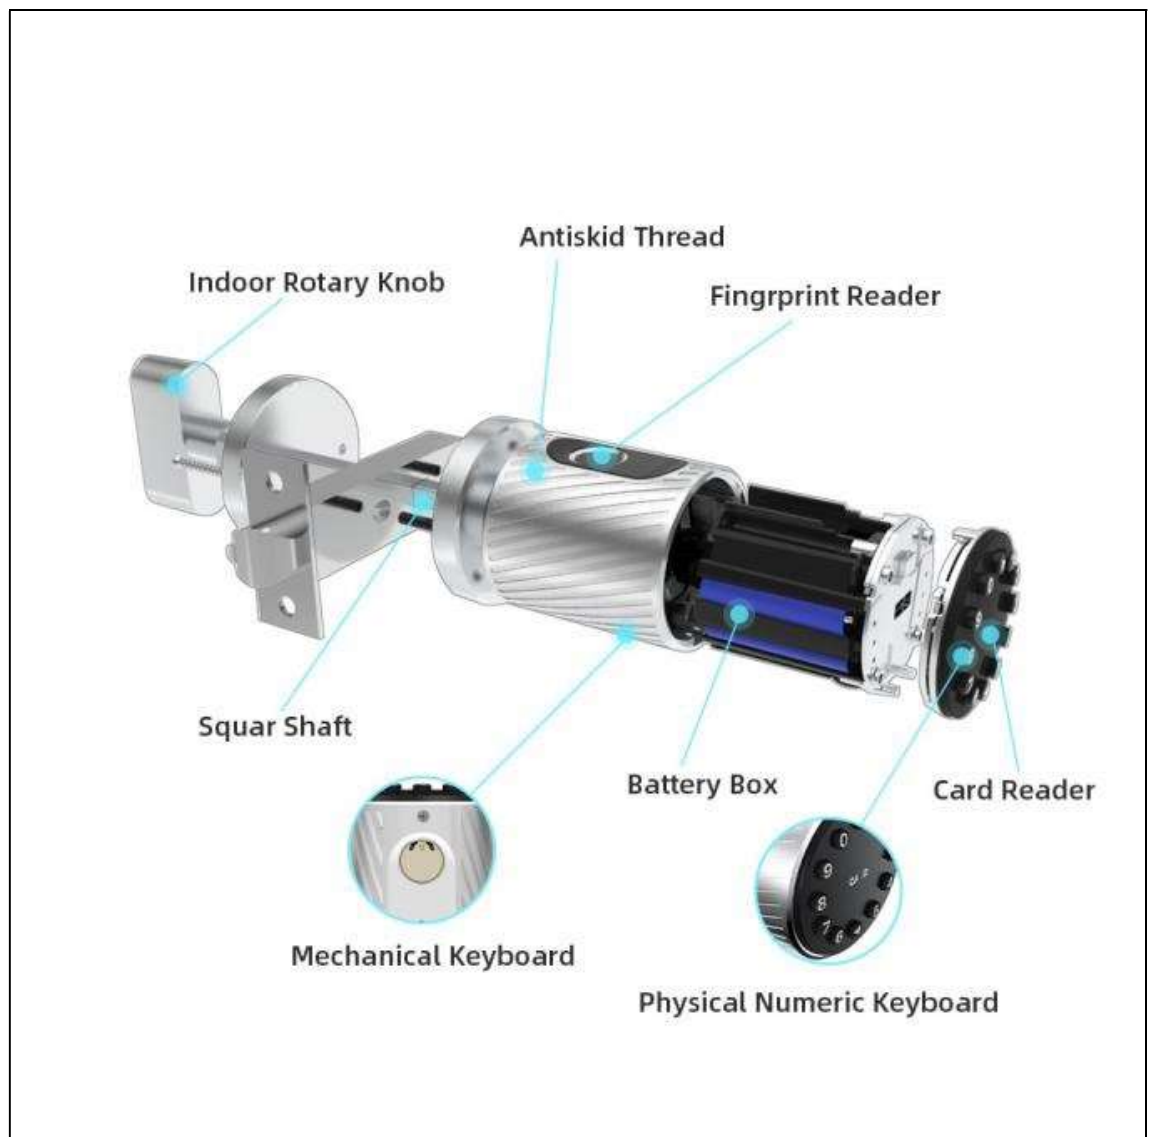

2. Product Parameters

Item Name	Smart Knob Fingerprint Door Lock
Item Number	NA11B
Unlock Ways	WiFi/Bluetooth APP, Fingerprint, Password, Card, Mechanical Key
Fingerprint Reader	FPC Fingerprint Reader
Card Type	MF1 Card (13.56MHz)
Identification Time	<0.1S
Material Made	Aluminum Alloy
Colors Available	Black, Silver
Application Places	Residential, Apartment, Home, Office, Airbnb, Hotel
Door Thickness	30mm~75mm
Working Temperature	-20°C~70°C
Working Humidity	10%~95%
Voltage	6V (4x AAA Batteries)
Low Voltage Warning	Below 4.8V
Battery Duration	Support 10,000 Times of Lock & Unlock Operation
Data Capacity	Unlimited
Language	English, Chinese, Spanish, Portuguesa, Russian, French, Malay and more is coming
Warranty	2 Years