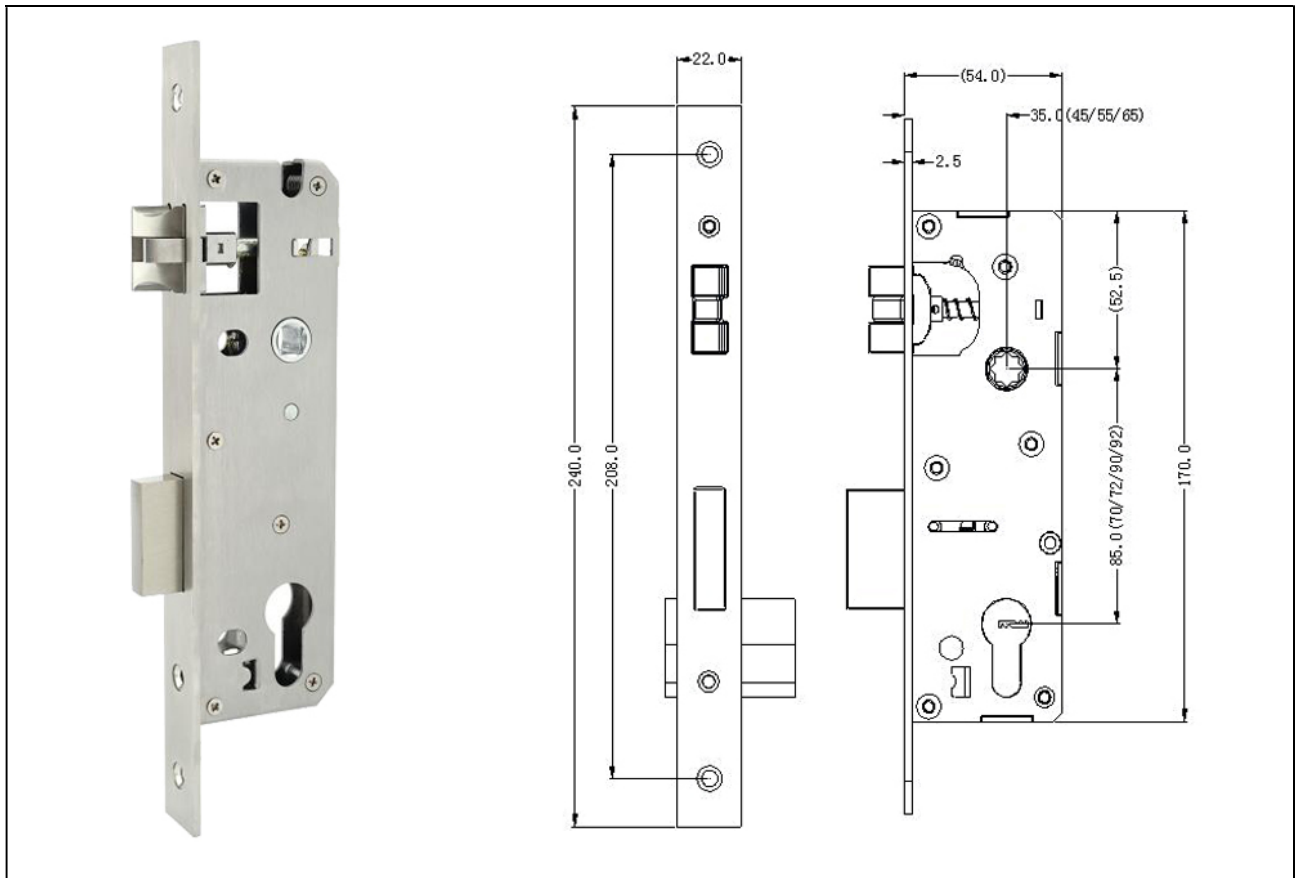

RELEVANTNA DOKUMENTACIJA, ISTU DOSTAVLJAMO NA VAŠ ZAHTEV

- ŠABLON ZA PERFORACIJU OTVORA
- UPUTSTVO ZA MONTAŽU
- I OSTALO RASPOLOŽIVO

KRAJ