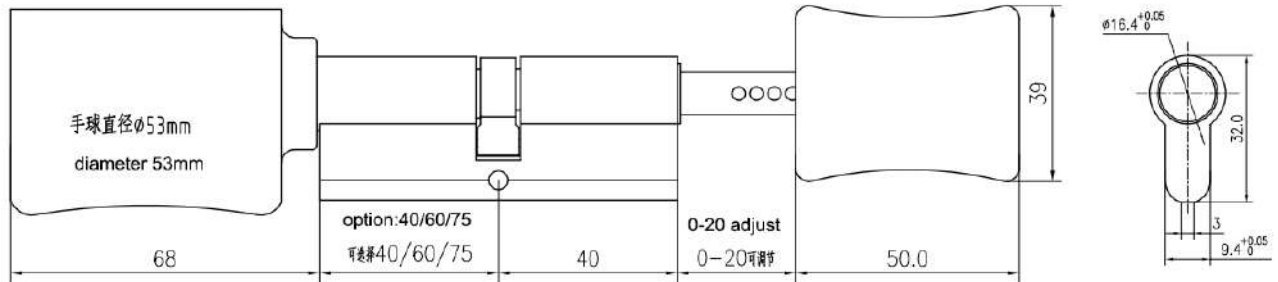

„PAMETAN“ CILINDAR

MODEL: YAFB-CL001

NIŽE, U ORIGINALU

Model number: YAFB-CL001

Material: Aluminium alloy+brass
Color: silver
Surface finish(Acrylic): Brushed
Unlock: APP(TT LOCK) , Mifare card , Password, key, wifi (need gateway)
Mortise: cylinder type
Low voltage alarm: <4.8V. Use more than 1 year
Power: AAA battery,4.5V
Read distance: 0-3CM
Back up key: 2pcs/set(key hole in hanle position)
Card capacity: 150pcs at the same time
E-key capacity: no limited

Advantages:

Replace old lock directly
Set valid time for e-key, password, card. By hour, by day or DIY.
Support remote unlock directly by WIFI (use gateway)
BLE technology

App: TTlock

+381 11 355 7599
+381 63 598 017
office@aspekt.rs