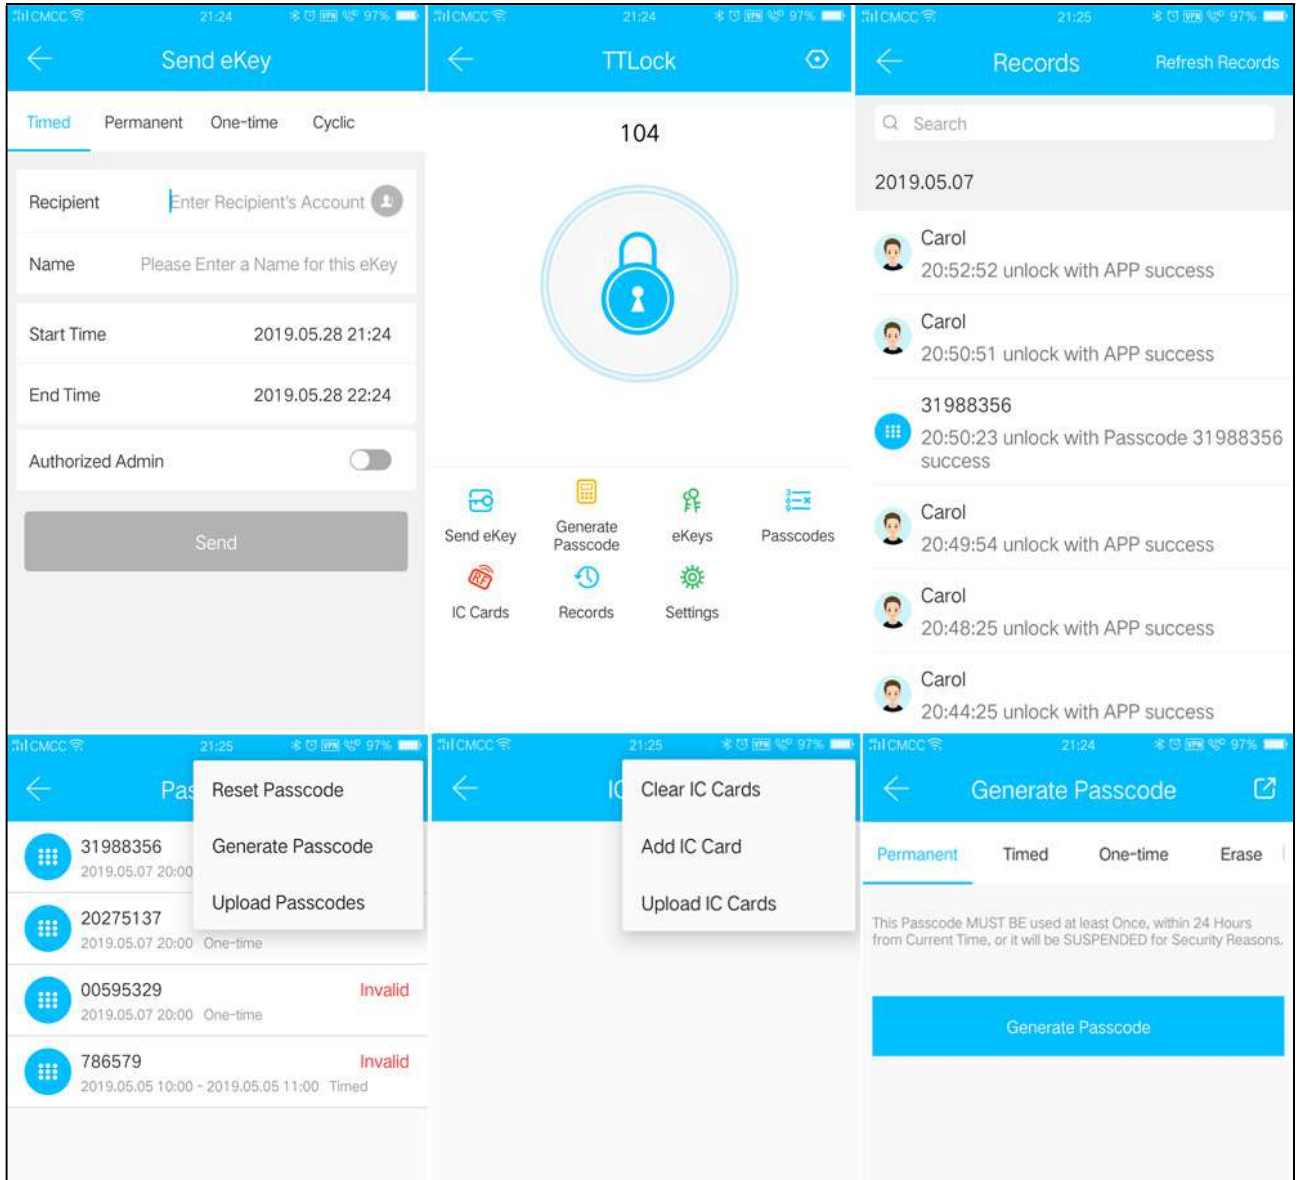

+381 11 355 7599
+381 63 598 017
office@aspekt.rs