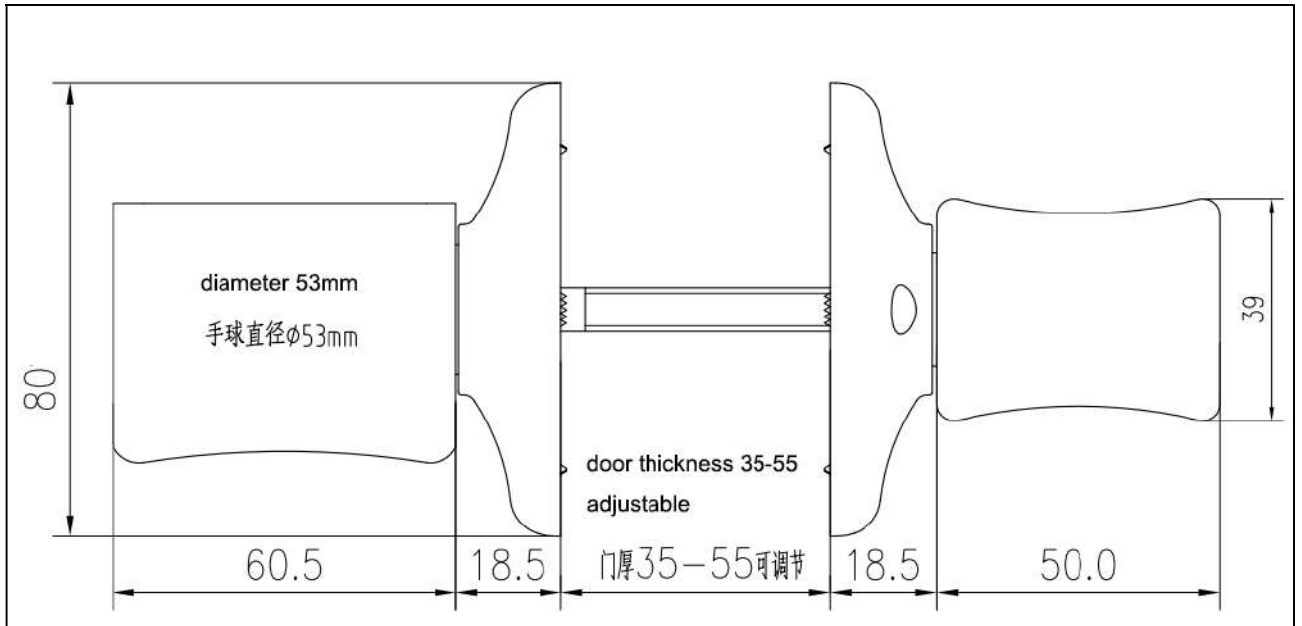

+381 11 355 7599
+381 63 598 017
office@aspekt.rs

KRAJ