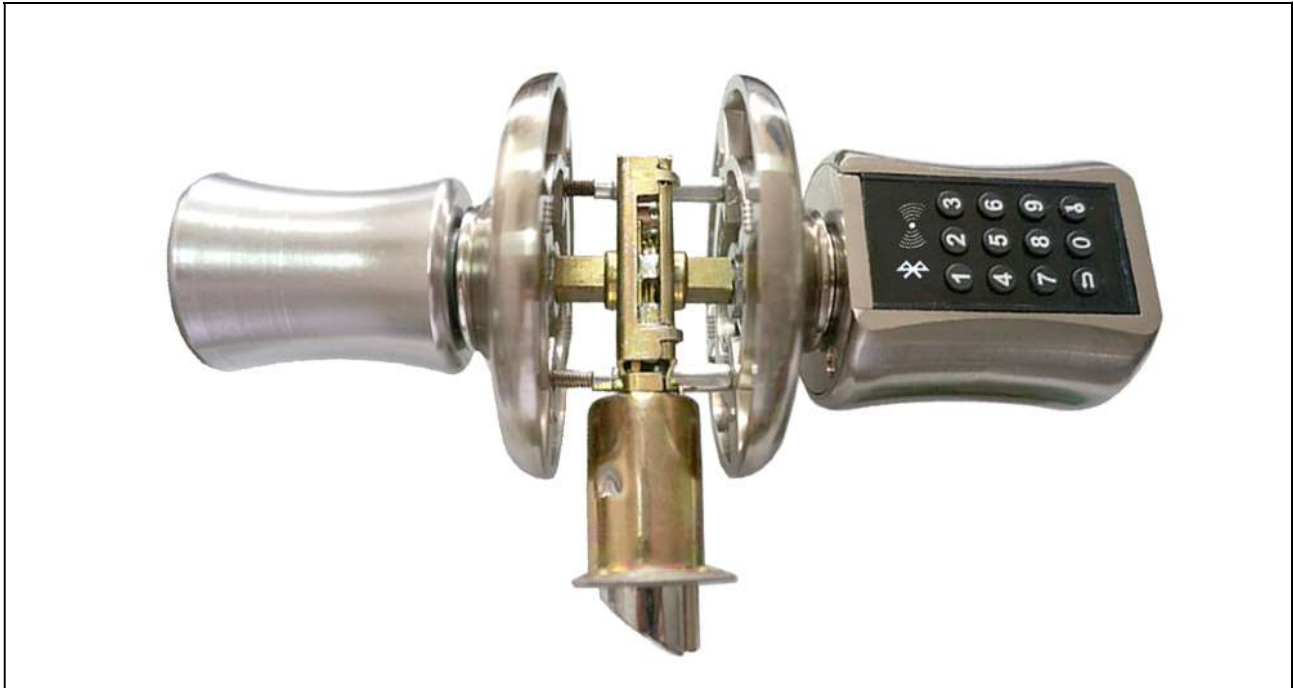

„PAMETAN“ RUKOHVAT ZA VRATA

MODEL: YAFB-SC001

NIŽE, U ORIGINALU

Model number: YAFB-SC001

Material: Aluminum alloy + brass

Color: silver

Surface finish (Acrylic): Brushed

Unlock: APP (TT LOCK), Mifare card , Password, key, WiFi (need gateway)

Mortise: cylinder type

Low voltage alarm: <4.8V. Use more than 1 year

Power: AAA battery, 4.5V

Read distance: 0-3CM

Back up key: 2pcs/set(key hole in handle position)

Card capacity: 150pcs at the same time

E-key capacity: no limited

Advantages:

Replace old lock directly

Set valid time for e-key, password, card. By hour, by day or DIY.

Support remote unlock directly by WIFI (use gateway)

BLE technology

App: TTlock