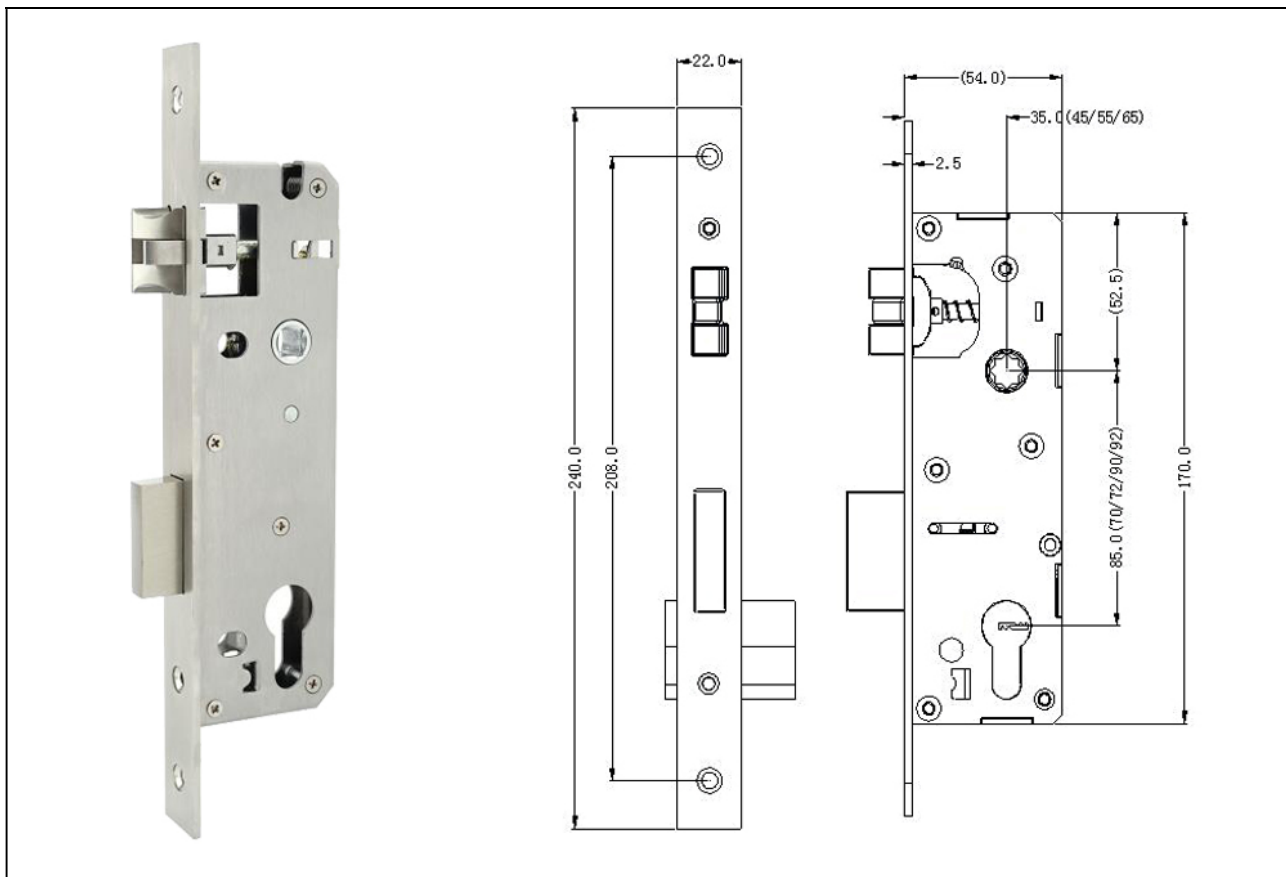

RELEVANTNA DOKUMENTACIJA, ISTU DOSTAVLJAMO NA VAŠ ZAHTEV

- ŠABLON ZA PERFORACIJU OTVORA
- UPUTSTVO ZA MONTAŽU
- I OSTALO RASPOLOŽIVO

KRAJ