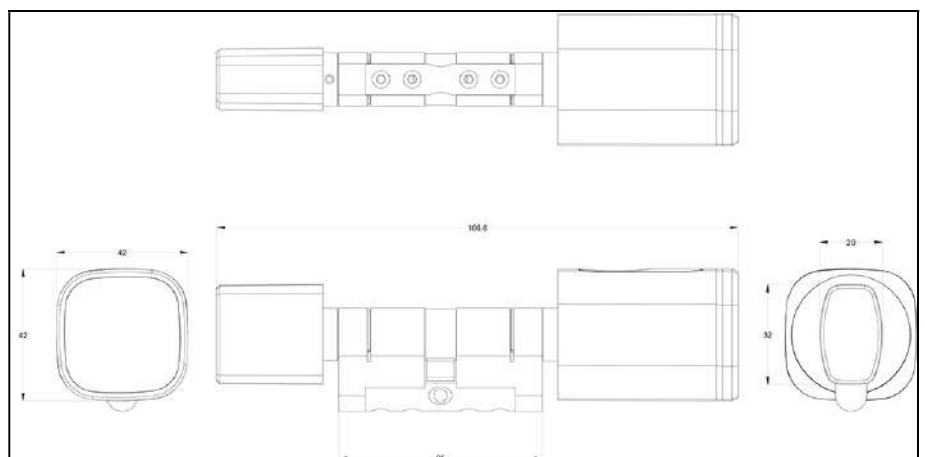

„PAMETAN“ CILINDAR

MODEL: YAFBF-S1

NIŽE, U ORIGINALU

Model number: YAFBF-S1
Material: aluminum alloy
Color: silver(nickel), black
Unlock: Mifare Card + fingerprint + Mobile APP
App: Tuya,
Mortise: Cylinder type,40+40, 40+60 etc.
Power: 1PCS CR123 battery
Read distance: 0-3CM
Back up key: 2pcs/set

Advantages:
Replace ball lock directly

Parameter:

| | |
|----------------------------|----------------------------|
| WEIGHT | 0.63kg |
| DIMENSIONS | 7.7x3.7x3.7in |
| BATTERIES | 1xCR123 |
| MATERIAL | Aluminum alloy |
| INSTALLATION | Intermediate;toolsrequired |
| UNLOCK WAY | app,fingerprint,card,key |
| PROTECTION RATING | IP63(dustandsplashproof) |
| BATTERY BACKUP PORT | 1xMicro-USBchargingport |
| BATTERY CELL TYPE | Alkaline |
| ASSEMBLED DIAMETER | 2.71in |