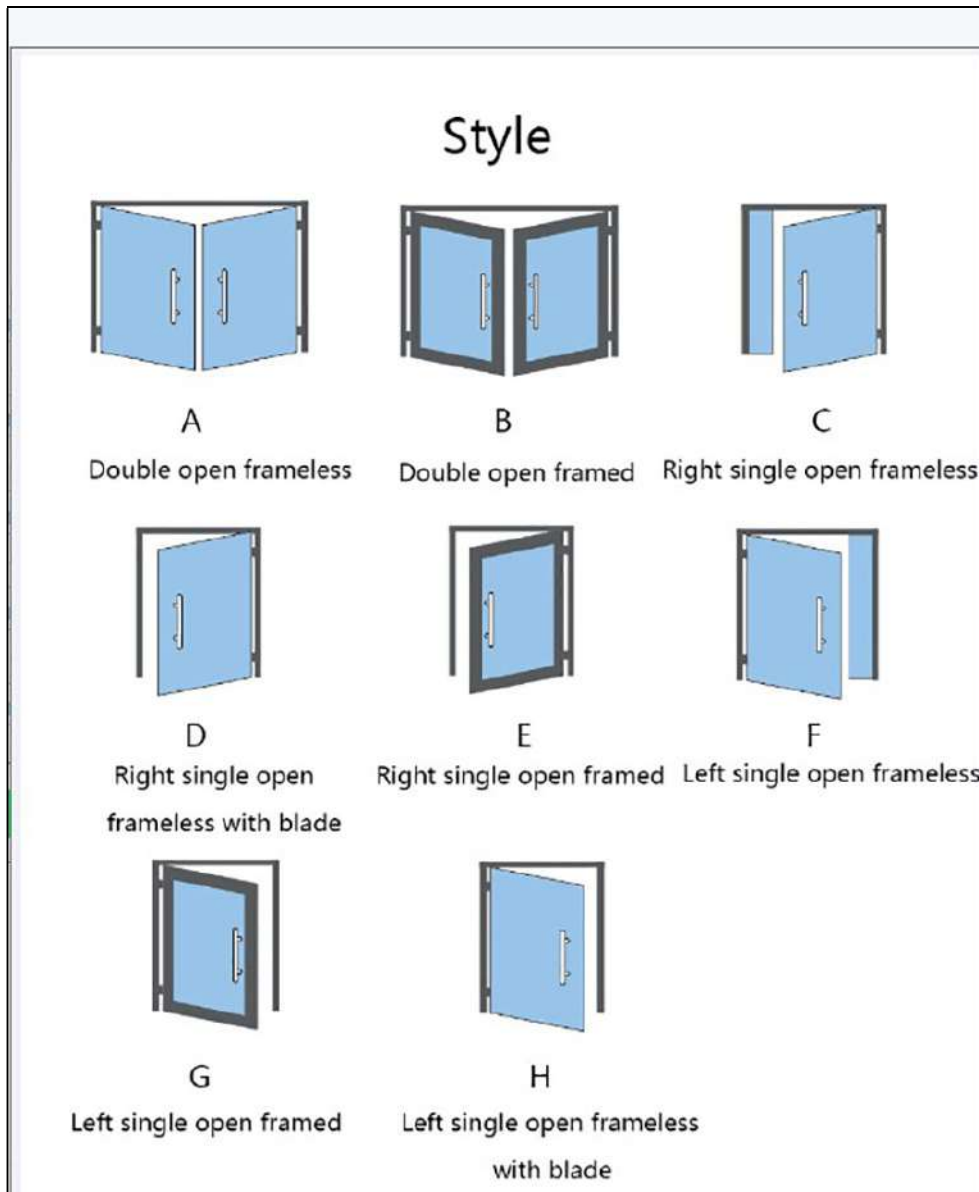

PRIMENA

+381 11 355 7599
+381 63 598 017
office@aspekt.rs