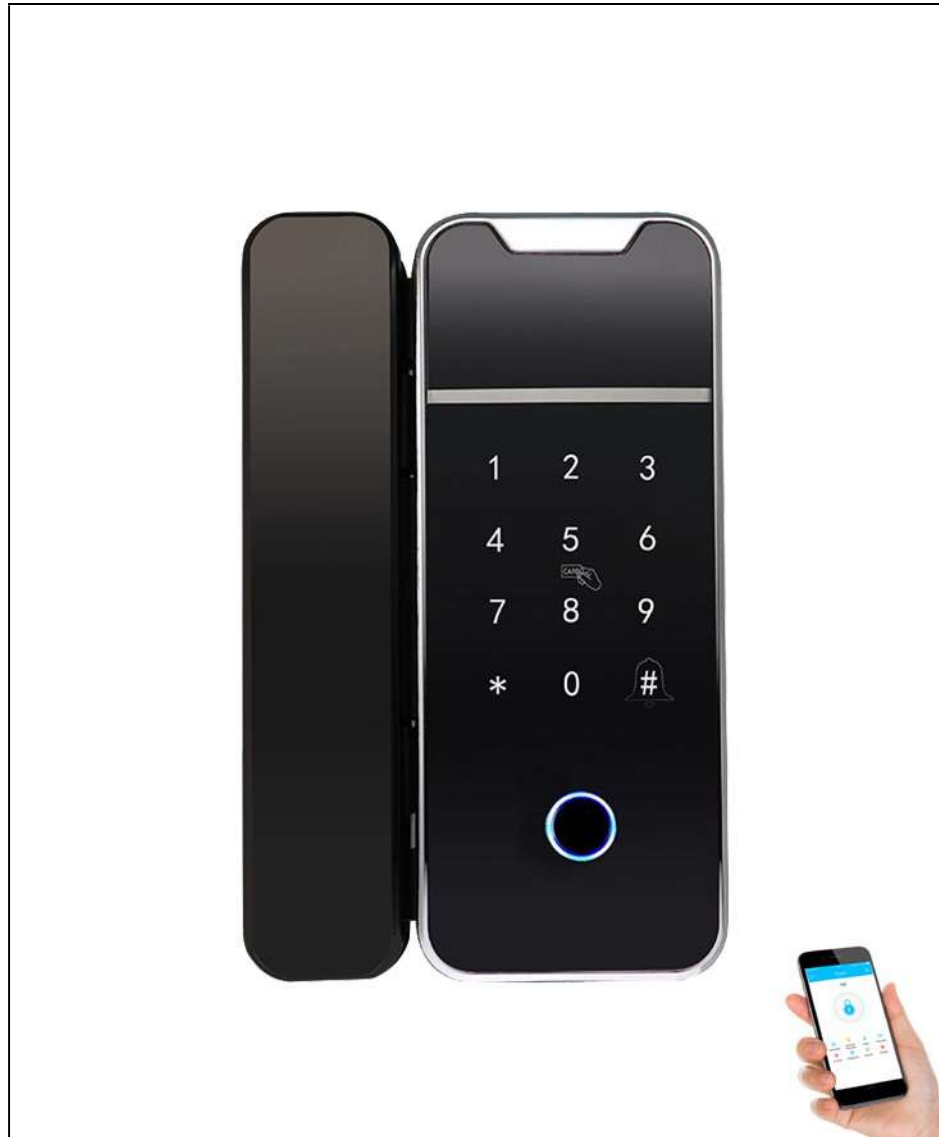

# BRAVA ZA STAKLENA VRATA

ŠIFRA PROIZVODA: YAFBG-F7 (BEŽIČNA)

## NIŽE, U ORIGINALU

Frame & Frameless glass door suitable  
TTlock APP support; Fingerprint & Bluetooth APP & card & password & wifi unlock  
TT LOCKAPP supports 27 languages  
Function: APP fingerprint password swipe card key Bluetooth  
Material: zinc alloy; Lock tongue material: stainless steel lock tongue  
Suitable range: single / double / framed door/ frameless door  
Power supply: 4 AA batteries  
Voice: Chinese and English voice switching  
Size: 190mm x 78mm x 40mm  
Fingerprint type: FPC 160X160  
Number of fingerprints: 120  
Number of cards: 200  
Emergency power: USB port  
Voice prompt