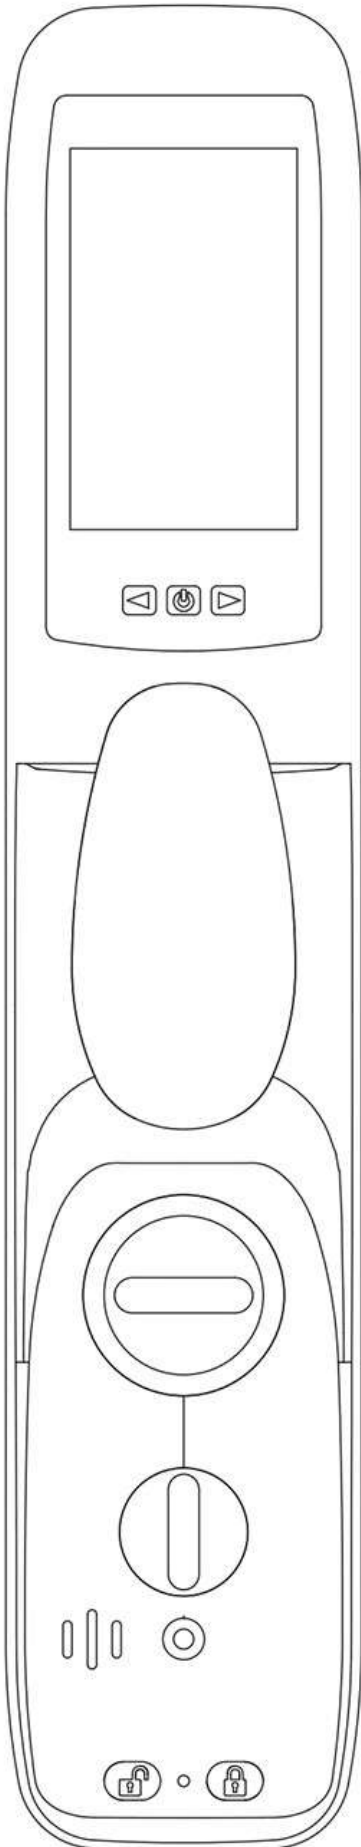

6 months
battery life

USB
power connector

4200mAh

7 WAYS OF UNLOCK

Automatic unlock and lock, meet the needs of the entire s

face unlock

fingerprint unlock

password

APP remote unlock

card unlock

key unlock Tempora

grey

red bronze

black

light grey

79.6mm

36.7mm

413.6mm