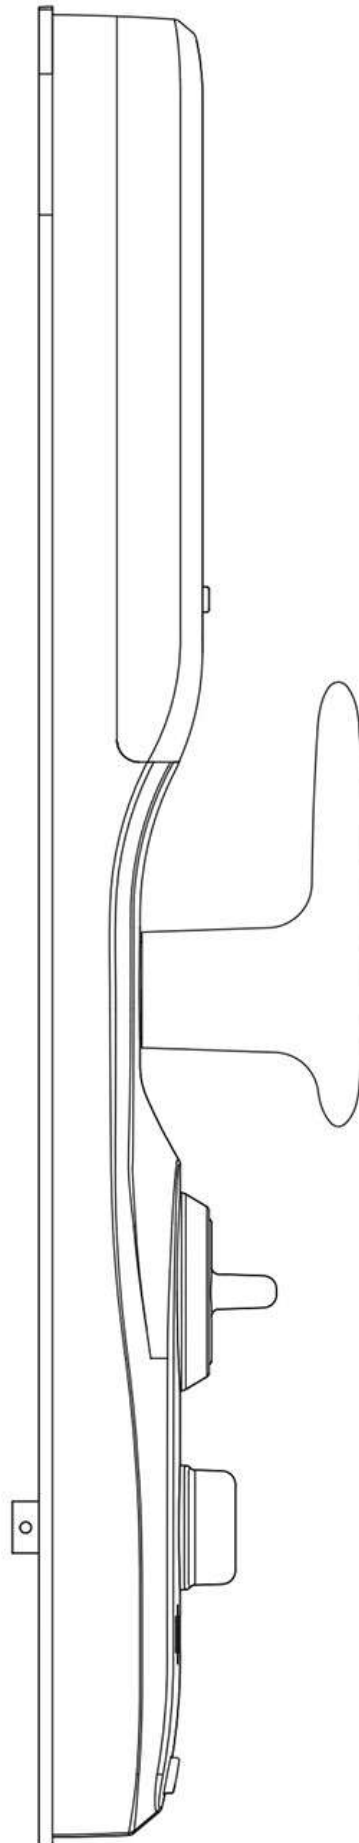

6 months
battery life

USB
power connector

4200mAh

7 WAYS OF UNLOCK

Automatic unlock and lock, meet the needs of the entire s

face unlock

fingerprint unlock

password

APP remote unlock

card unlock

key unlock Tempora

grey

red bronze

black

light grey

79.6mm

36.7mm

413.6mm