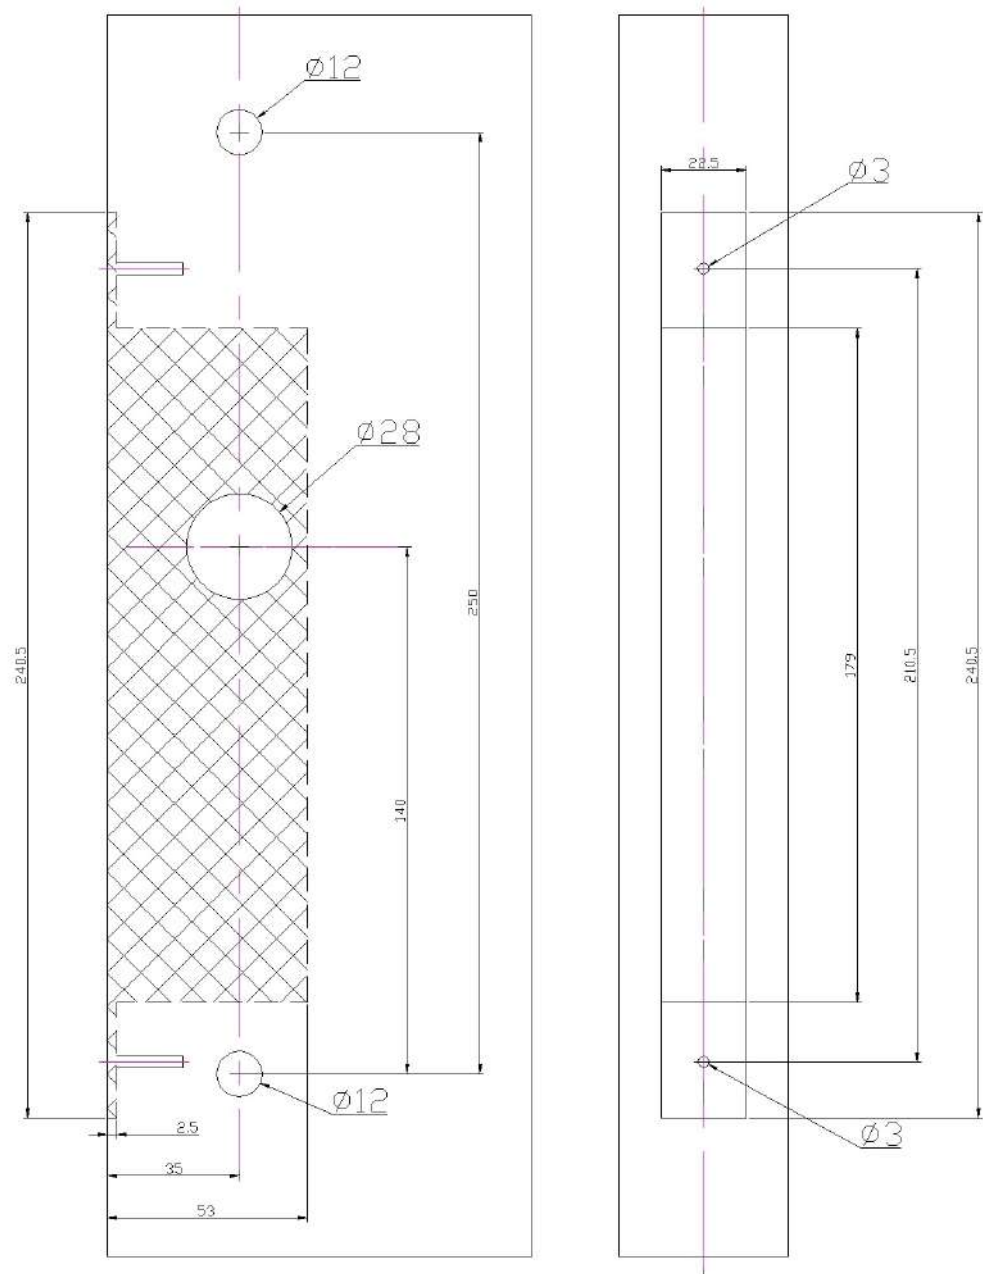

Silver

Black

Red bronze

U ORIGINAL, NIŽE

Model number: YAFH-918.

Dimension: 315*51*22.5mm

Color: Silver, black, red bronze

Material: zinc alloy

Mortise: Default 3585, other dimension like 4585, 6085, 5572 are also compatible

Card type: ID or Temic or Mifare

Cylinder: Copper material

Master key: 2pcs/set. You can choose all lock use same master key

Induction distance: 0-3CM

Advantage: Suitable many different kinds of mortise like 5050,3585,6085,5572 etc.

RELEVANTNA DOKUMENTACIJA, NIŽE, ALI I ISTU DOSTAVLJAMO NA VAŠ ZAHTEV

- ŠABLON ZA PERFORACIJU OTVORA
- UPUTSTVO ZA MONTAŽU
- OSTALO RASPOLOŽIVO