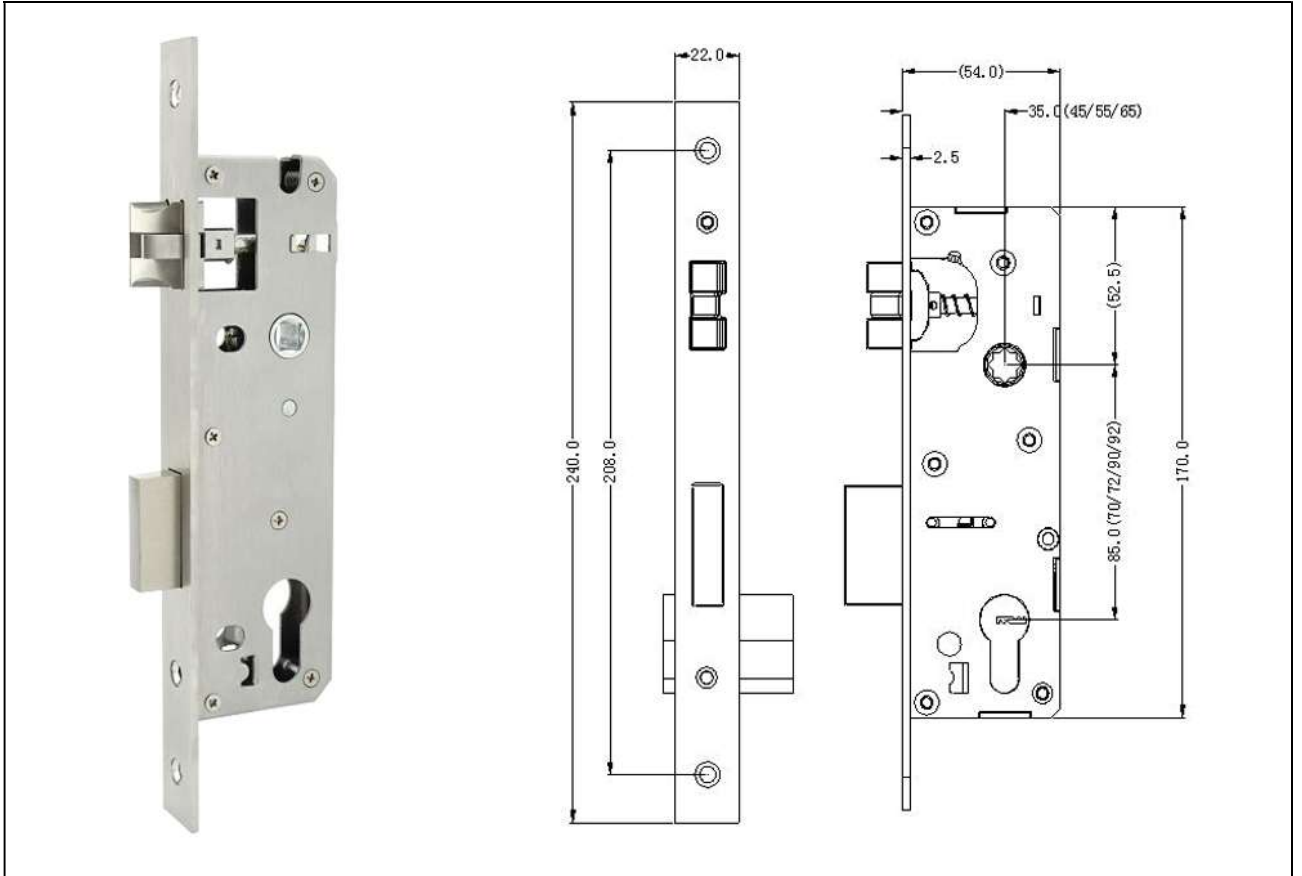

Silver

Black

Red bronze

U ORIGINAL, NIŽE

Model number: YAFH-918.

Dimension: 315*51*22.5mm

Color: Silver, black, red bronze

Material: zinc alloy

Mortise: Default 3585, other dimension like 4585, 6085, 5572 are also compatible

Card type: ID or Temic or Mifare

Cylinder: Copper material

Master key: 2pcs/set. You can choose all lock use same master key

Induction distance: 0-3CM

Advantage: Suitable many different kinds of mortise like 5050,3585,6085,5572 etc.

RELEVANTNA DOKUMENTACIJA, NIŽE, ALI I ISTU DOSTAVLJAMO NA VAŠ ZAHTEV

- ŠABLON ZA PERFORACIJU OTVORA
- UPUTSTVO ZA MONTAŽU
- OSTALO RASPOLOŽIVO