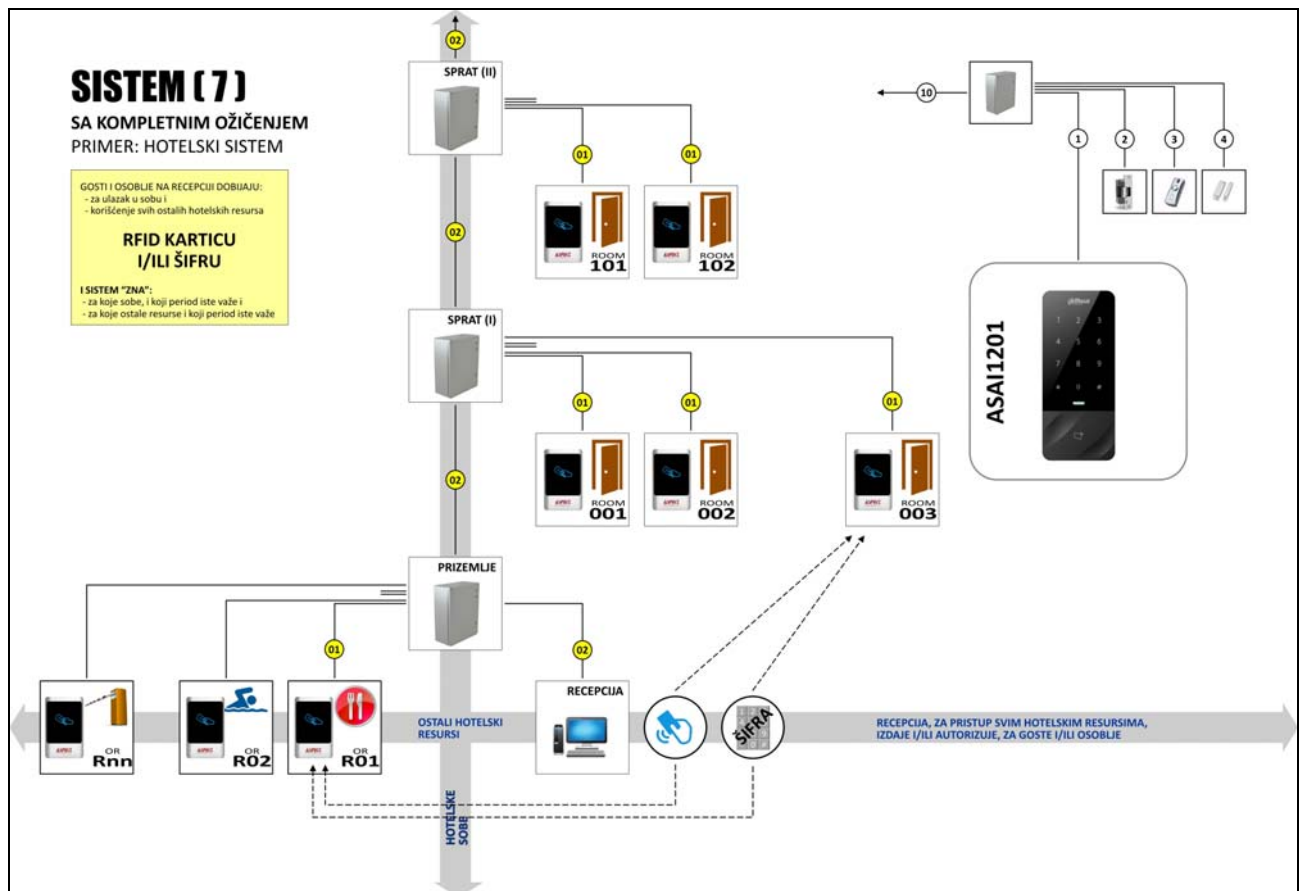

Datum (Date): 08/06/2004

PROIZVOD: RFID ČITAČ – TCP/IP PLATFORMA

PART NO: ASA1201

KATEGORIJA: SISTEMI SA KOMPLETNIM OŽIČENJEM

EFIKASNO & EKONOMIČNO REŠENJE ZA HOTELE, APARTMANSKE KOMPLEKSE, OFISE ITD.

GENERALNI KONCEPT REŠENJA, PRIMER: HOTELSKI SISTEM

Detaljna tehnička specifikacija proizvoda: www.aspekt.rs

U ORIGINALU

ASI1201E/ASI1201E-D

ASI1201E/ASI1201E-D

Water-proof RFID Standalone

Features

- Support 30,000 valid cards & 150,000 records
- Support multiple cards(default IC card) ("-D" means ID EM card)
- Support card, password and combination
- TCP/IP to PC
- Wiegand or RS-485 interface to reader
- Door time out alarm, intrusion alarm, duress alarm and tamper alarm
- Anti-passback, multi-card open
- Water-proof design
- Support 128 efficient time and holiday schedules
- Watch dog function ensure device free from halting

Technical Specification

System	
Main Processor	32 Bit
Memory	16M
Input/Output Ports	
Input	Door sensor x 1, Exit button x 1
Output	Relay x 1 (Door lock,)
Reader	Reader x 1
Card Read	
Read Format	13.56MHz(Mifare)/125KHz("-D" EM, Optional)
Read Range	3-6cm (max.)
Response Time	<0.1s
Capacity	
Cardholders	30,000
Events	150,000
Function	
User Management	General, VIP, Guest, Patrol, Black list, Duress
Alarm Function	Door time out alarm, Intrusion alarm, Duress alarm, Tamper alarm
Period Setting	Support 128 groups of schedule, 128 groups of periods and 128 groups of holiday periods

Interface

To PC	RI45(10/100M)
To Reader	Wiegand/ RS485

General

RTC	Yes
Voice Prompt	No
Beep Tone	Buzzer
Keyboard	Sensitive touch keypad with blue backlight
Power Supply	9-15DC/200mA
Working Environment	-30°C~+60°C
Working Humidity	≤95%
Dimension(WxDxH)	62*23*142mm
Weight	0.5kg