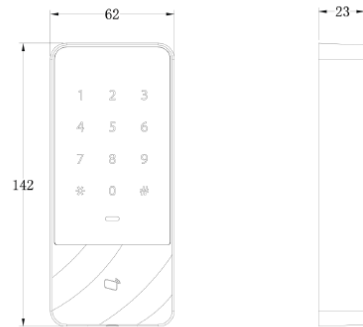

Interface

To PC	RI45(10/100M)
To Reader	Wiegand/ RS485

General

RTC	Yes
Voice Prompt	No
Beep Tone	Buzzer
Keyboard	Sensitive touch keypad with blue backlight
Power Supply	9-15DC/200mA
Working Environment	-30°C~+60°C
Working Humidity	≤95%
Dimension(WxDxH)	62*23*142mm
Weight	0.5kg

www.dahuasecurity.com

ASI1201E/ASI1201E-D

Dimensions

Application

Small Office
One door controller

KRAJ