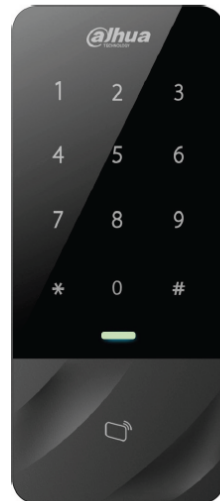

Datum (Date): 08/06/2004

PROIZVOD: RFID ČITAČ – TCP/IP PLATFORMA

PART NO: ASA1201

KATEGORIJA: SISTEMI SA KOMPLETNIM OŽIČENJEM

EFIKASNO & EKONOMIČNO REŠENJE ZA HOTELE, APARTMANSKE KOMPLEKSE, OFISE ITD.

GENERALNI KONCEPT REŠENJA, PRIMER: HOTELSKI SISTEM

Detaljna tehnička specifikacija proizvoda: www.aspekt.rs

U ORIGINALU

ASI1201E/ASI1201E-D

ASI1201E/ASI1201E-D

Water-proof RFID Standalone

Features

- Support 30,000 valid cards & 150,000 records
- Support multiple cards(default IC card) ("-D" means ID EM card)
- Support card, password and combination
- TCP/IP to PC
- Wiegand or RS-485 interface to reader
- Door time out alarm, intrusion alarm, duress alarm and tamper alarm
- Anti-passback, multi-card open
- Water-proof design
- Support 128 efficient time and holiday schedules
- Watch dog function ensure device free from halting

Technical Specification

System	
Main Processor	32 Bit
Memory	16M
Input/Output Ports	
Input	Door sensor x 1, Exit button x 1
Output	Relay x 1 (Door lock,)
Reader	Reader x 1
Card Read	
Read Format	13.56MHz(Mifare)/125KHz("-D" EM, Optional)
Read Range	3-6cm (max.)
Response Time	<0.1s
Capacity	
Cardholders	30,000
Events	150,000
Function	
User Management	General, VIP, Guest, Patrol, Black list, Duress
Alarm Function	Door time out alarm, Intrusion alarm, Duress alarm, Tamper alarm
Period Setting	Support 128 groups of schedule, 128 groups of periods and 128 groups of holiday periods