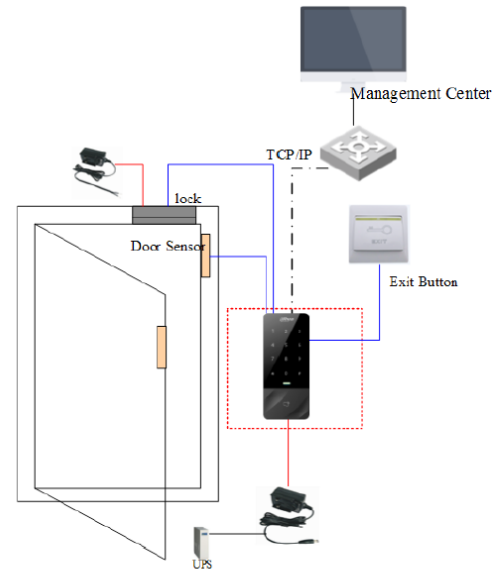

Detaljna tehnička specifikacija proizvoda: www.aspekt.rs

U ORIGINALU

ASI1201E/ASI1201E-D

ASI1201E/ASI1201E-D

Water-proof RFID Standalone

Features

- Support 30,000 valid cards & 150,000 records
- Support multiple cards(default IC card) ("-D" means ID EM card)
- Support card, password and combination
- TCP/IP to PC
- Wiegand or RS-485 interface to reader
- Door time out alarm, intrusion alarm, duress alarm and tamper alarm
- Anti-passback, multi-card open
- Water-proof design
- Support 128 efficient time and holiday schedules
- Watch dog function ensure device free from halting

Interface

To PC	RI45(10/100M)
To Reader	Wiegand/ RS485

General

RTC	Yes
Voice Prompt	No
Beep Tone	Buzzer
Keyboard	Sensitive touch keypad with blue backlight
Power Supply	9-15DC/200mA
Working Environment	-30°C~+60°C
Working Humidity	≤95%
Dimension(WxDxH)	62*23*142mm
Weight	0.5kg

www.dahuasecurity.com

ASI1201E/ASI1201E-D

Dimensions

Application

Small Office
One door controller

KRAJ