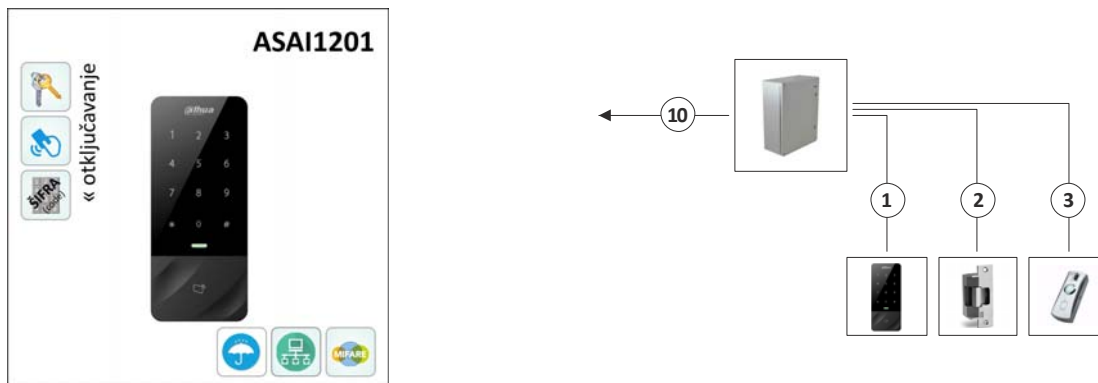

Datum (Date): 08/06/2004

PROIZVOD: RFID ČITAČ – TCP/IP PLATFORMA

PART NO: ASA1201

KATEGORIJA: SISTEMI SA KOMPLETNIM OŽIČENJEM

EFIKASNO & EKONOMIČNO REŠENJE ZA HOTELE, APARTMANSKE KOMPLEKSE, OFISE ITD.

GENERALNI KONCEPT REŠENJA, PRIMER: HOTELSKI SISTEM

Detaljna tehnička specifikacija proizvoda: www.aspekt.rs

U ORIGINALU

ASI1201E/ASI1201E-D

ASI1201E/ASI1201E-D

Water-proof RFID Standalone

Features

- Support 30,000 valid cards & 150,000 records
- Support multiple cards(default IC card) ("-D" means ID EM card)
- Support card, password and combination
- TCP/IP to PC
- Wiegand or RS-485 interface to reader
- Door time out alarm, intrusion alarm, duress alarm and tamper alarm
- Anti-passback, multi-card open
- Water-proof design
- Support 128 efficient time and holiday schedules
- Watch dog function ensure device free from halting

Technical Specification

System	
Main Processor	32 Bit
Memory	16M
Input/Output Ports	
Input	Door sensor x 1, Exit button x 1
Output	Relay x 1 (Door lock,)
Reader	Reader x 1
Card Read	
Read Format	13.56MHz(Mifare)/125KHz("-D" EM, Optional)
Read Range	3-6cm (max.)
Response Time	<0.1s
Capacity	
Cardholders	30,000
Events	150,000
Function	
User Management	General, VIP, Guest, Patrol, Black list, Duress
Alarm Function	Door time out alarm, Intrusion alarm, Duress alarm, Tamper alarm
Period Setting	Support 128 groups of schedule, 128 groups of periods and 128 groups of holiday periods

Interface

To PC	RI45(10/100M)
To Reader	Wiegand/ RS485

General

RTC	Yes
Voice Prompt	No
Beep Tone	Buzzer
Keyboard	Sensitive touch keypad with blue backlight
Power Supply	9-15DC/200mA
Working Environment	-30°C~+60°C
Working Humidity	≤95%
Dimension(WxDxH)	62*23*142mm
Weight	0.5kg