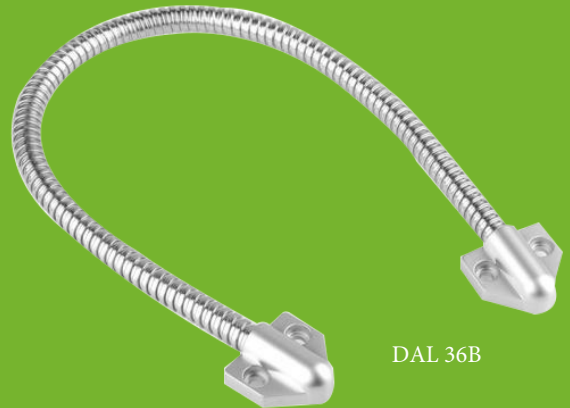

Door Cord Loop With Zinc Alloy Caps

DAL 36B

What is concealed door loop?

Whereas typical door loops are surface mounted and remain constantly visible, the Concealed Door Loop slides into the door and/or frame completely concealing itself when the door is closed. ...

The Concealed Door Loops aesthetic appeal will benefit retrofits and new installations alike.

Specifications

Wire diameter	8mm	Head Material	Zinc Alloy
Door loop length	400mm	Installation	Exposed Mounting
Hose Material	Stainless Steel		